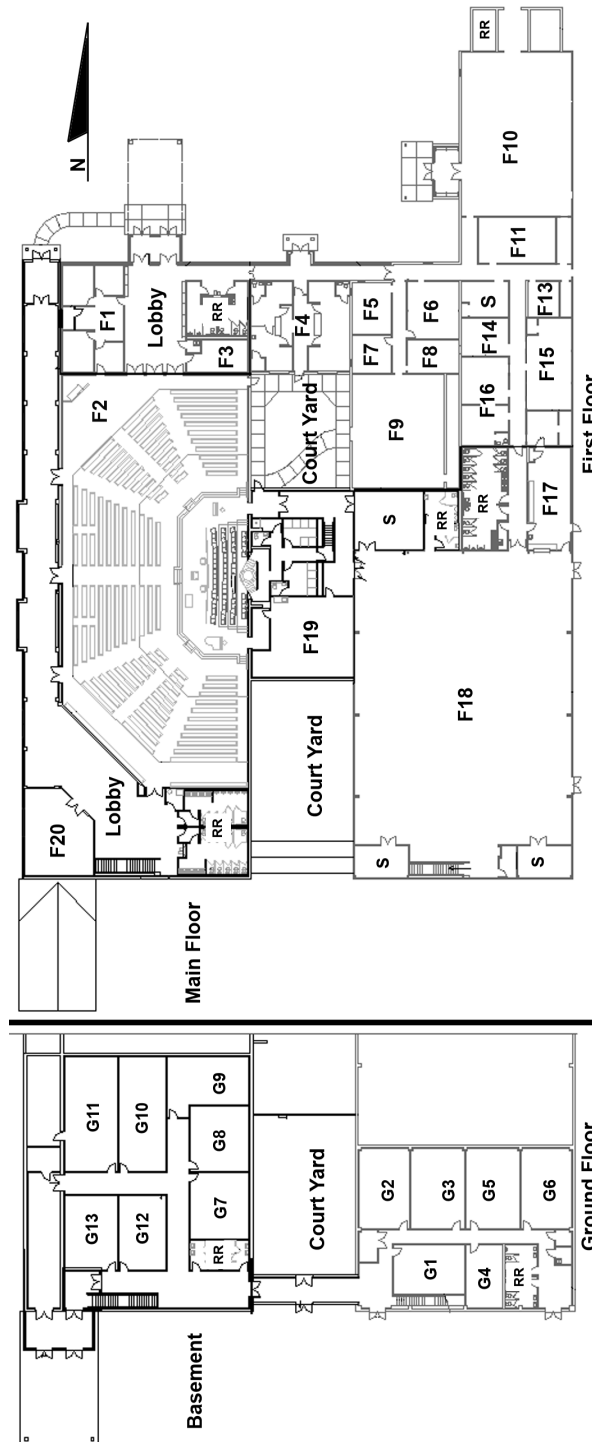

Information Guide

Class Schedule and Locations

Lifeway Baptist Church

7821 West State Road 46
Ellettsville, IN 47429

Phone (812) 876-6072

Map Legend

First Level (Main Level)	Ground Floor (Basement)
F1 – Offices	G1 – Grade 1/ Warm-up
F2 – Sanctuary	G2 – Grade 2/ Warm-up
F3 – WMA Office	G3 – Girls 3rd-4th/ Warm-up
F4 – Nursery	G4 - Junior Boys (3 rd – 4 th Grade)
F5 – Pastor Steve	G5 – Girls 5th-6th/ Drama
F6 – Young Married/ Strings	G6 – Intermediate-Boys (5th-6th Grade)
F7 – Pastor Tom	G7 – Girls Room/ Vocals
F8 – Pastor Doug/ One Flesh	G8 – Game Room/ Vocals
F9 – Jr. Church/ Instrumental	G9 – Storage
F10 – Fellowship Hall/Band Home Rm	G10/G11 – Teen/ Vocals
F11 – Myrna Young Kitchen	G12 – Warm-up
F13 – Teacher’s Resource	G13 – College & Career/Warm-up
F14 – K5/ Warm-up	
F15 – K4/ Strings	
F16 – Toddlers/ Warm-up	
F17 – New Kitchen	
F18 – Gymnasium/ Food & Art	
F19 – Choir Room/ Piano	
F20 – Book Nook/ Piano	